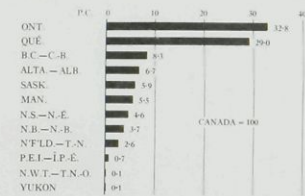

DISTRIBUTION
OF
POPULATION
CANADA
1951

RÉPARTITION
DE LA
POPULATION
CANADA
1951

PERCENTAGE OF TOTAL POPULATION
FOR THE
FIFTEEN METROPOLITAN AREAS
POURCENTAGE DE LA POPULATION
TOTALE POUR LES QUINZE ZONES
MÉTROPOLITAINES

PERCENTAGE DISTRIBUTION OF TOTAL POPULATION
RÉPARTITION PROPORTIONNELLE DE LA POPULATION TOTALE